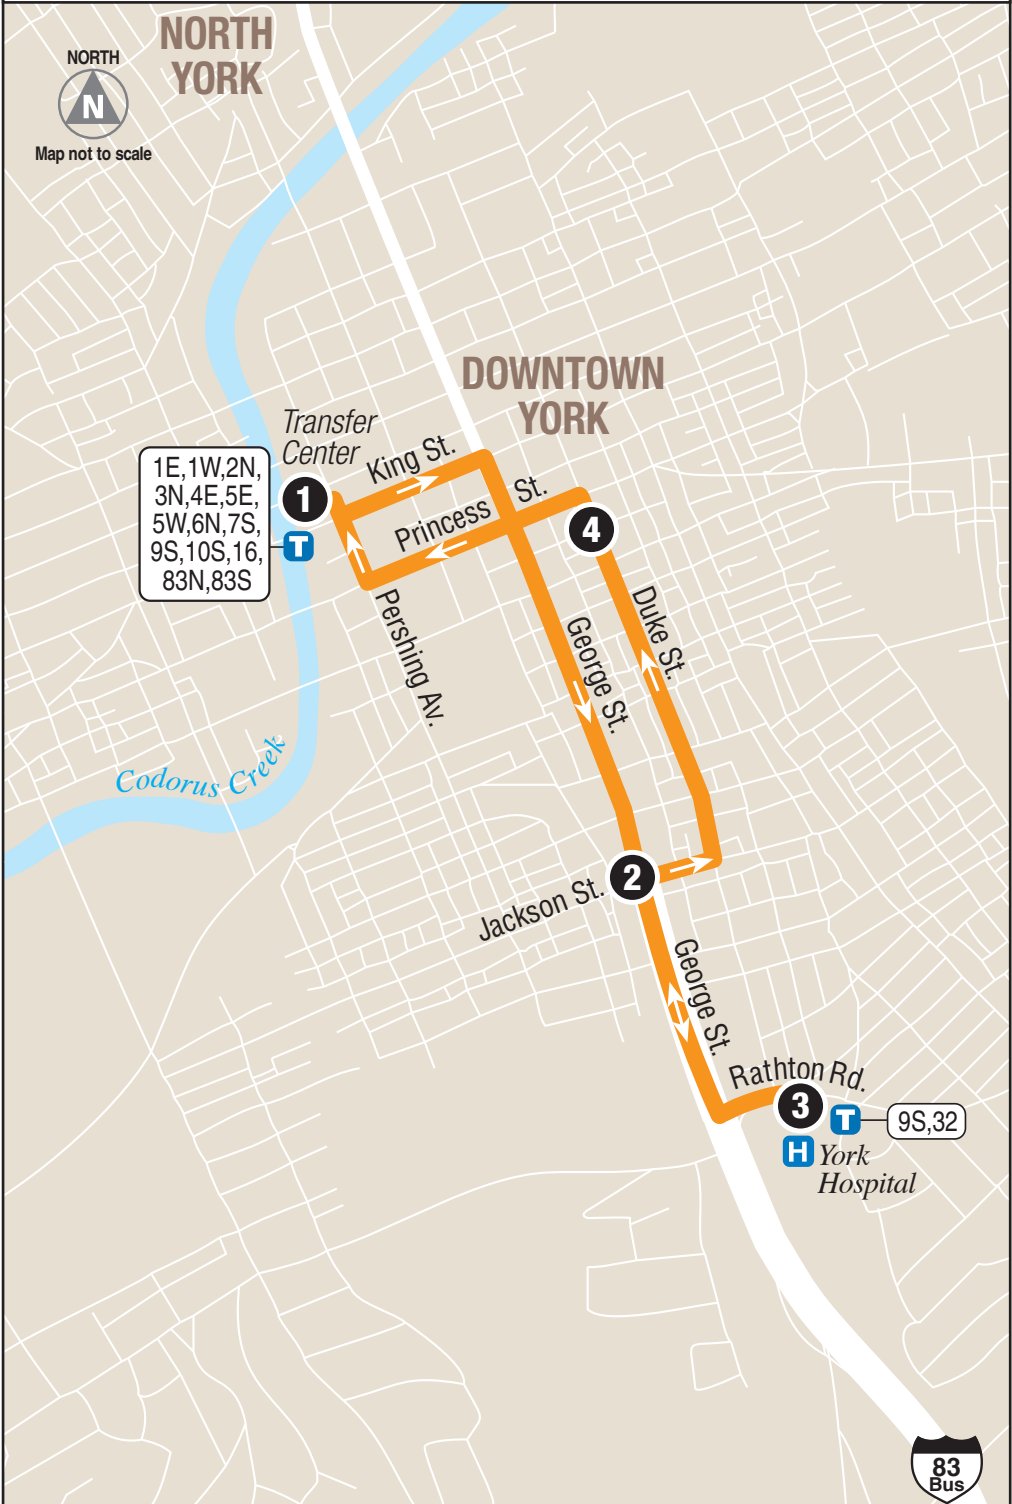

 Bus Route, Monday–Sunday Service

 Timepoint

 Landmark

 Transfer Point
with
 Connecting Route(s)

1E, 1W, 2N,
3N, 4E, 5E,
5W, 6N, 7S,
9S, 10S, 16,
83N, 83S

9S, 32