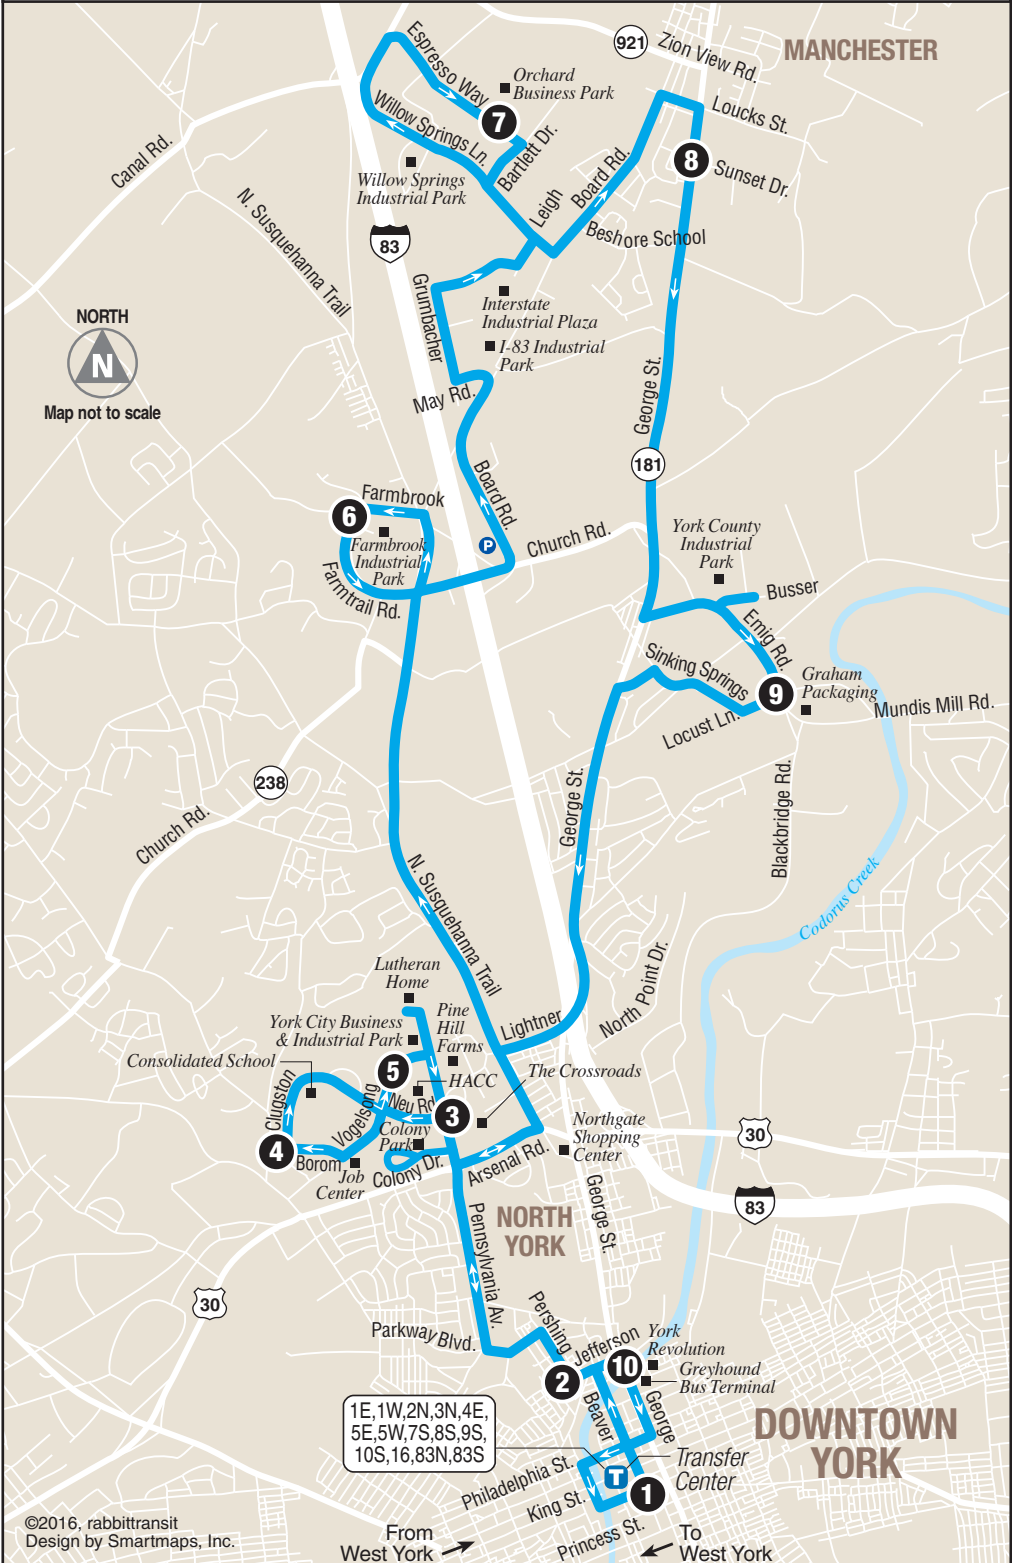

6N

Serving Downtown York and Industrial Parks of: York City, York County, Willow Springs and Farmbrook

 Bus Route, Monday–Sunday Service

 Timepoint

 Landmark

 Transfer Point with Connecting Route(s)

1E, 1W, 2N, 3N, 4E,
 5E, 6W, 7S, 8S, 9S,
 10S, 16, 83N, 83S

From West York → To West York

Please refer to Snow Route info on page 70