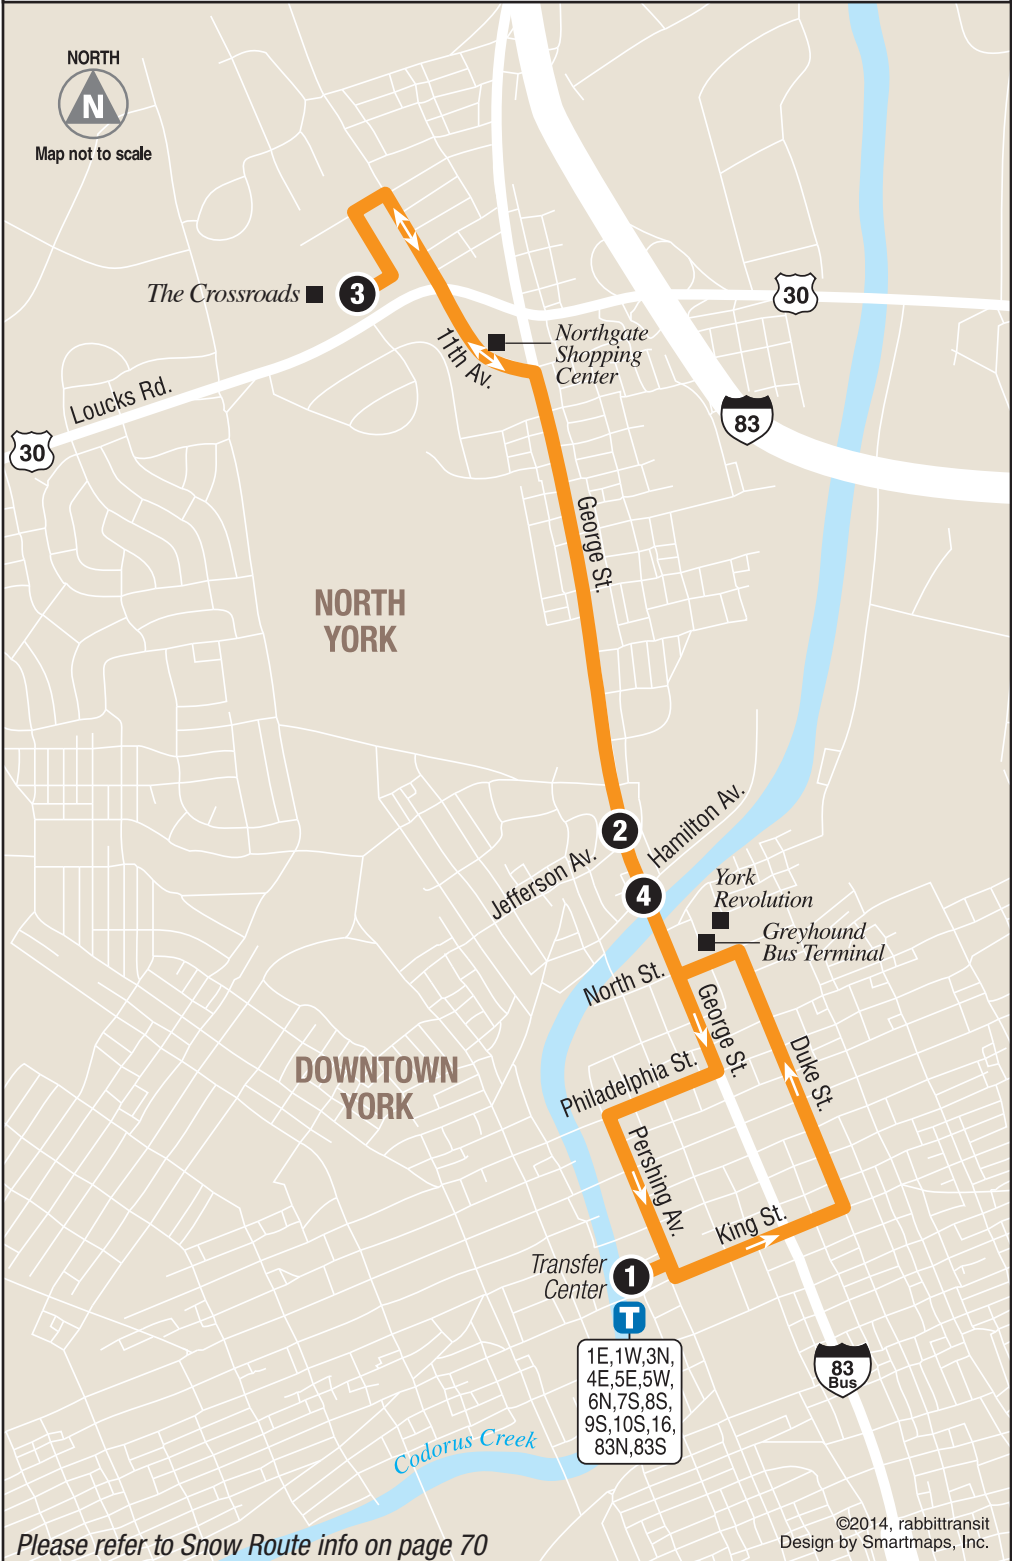

 Bus Route, Monday–Sunday Service

 Timepoint

 Landmark

 Transfer Point with

 Connecting Route(s)

Please refer to Snow Route info on page 70