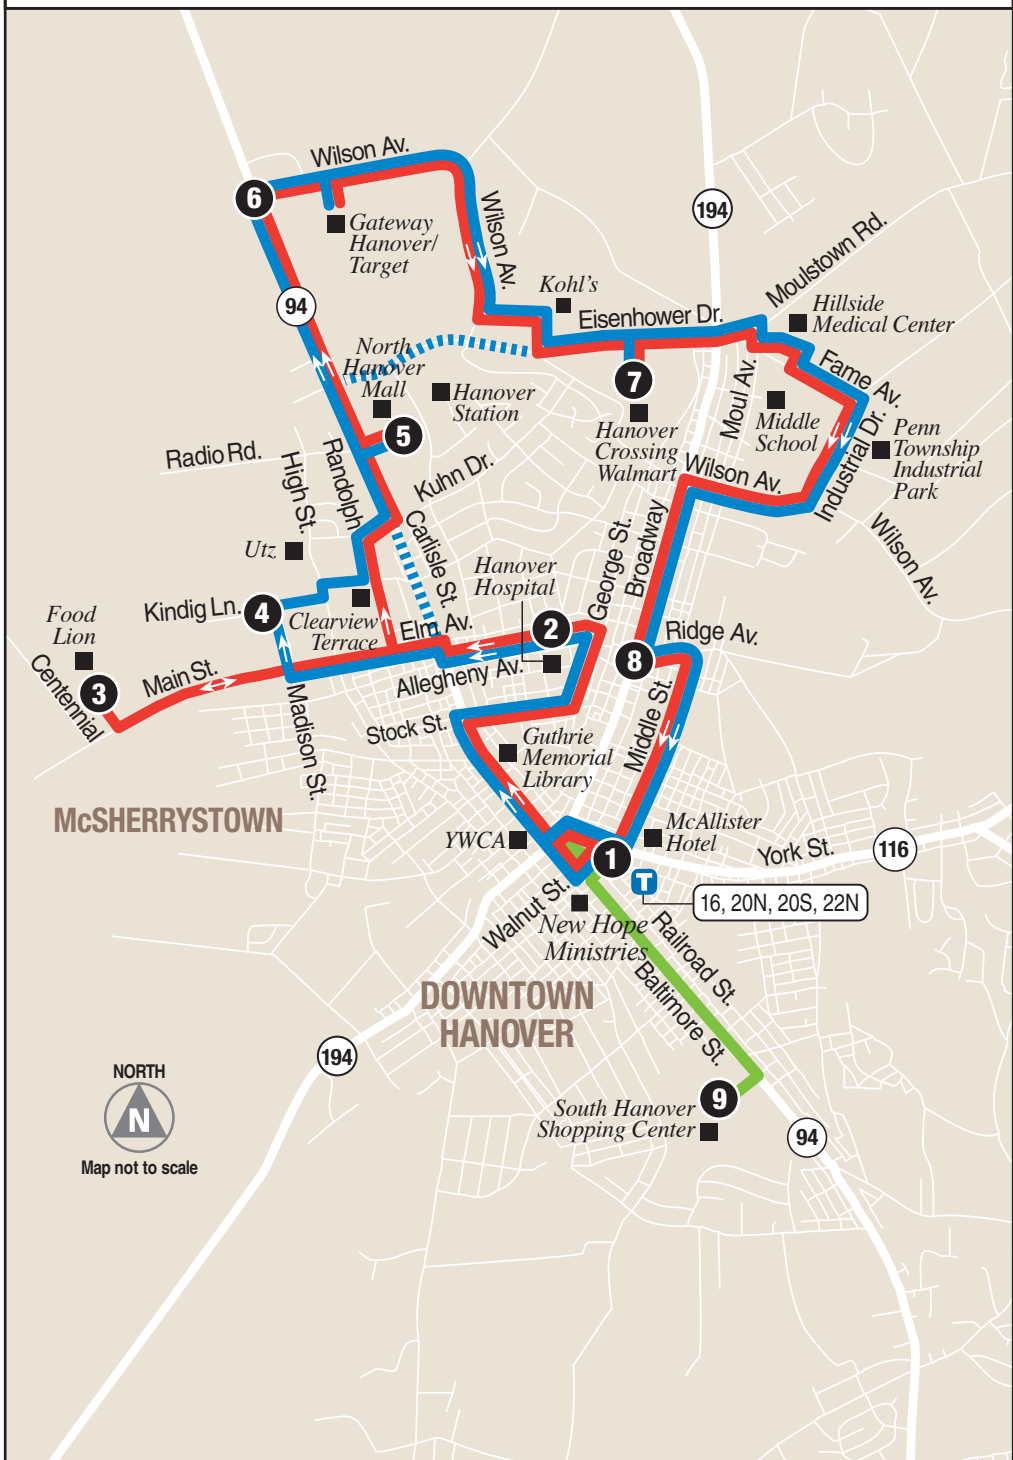

20N / 22N / 20S

Serving North & South Hanover and McSherrystown

- Bus Route 20N, Monday–Saturday Service
- Bus Route 20S, Monday–Saturday Service
- Bus Route 22N, Monday–Saturday Service
- 20N Last Trip, Monday-Friday Service

- 1 Timepoint
- Landmark

- T Transfer Point with
- #,# Connecting Route(s)

Map not to scale

Please refer to Snow Route info on page 70