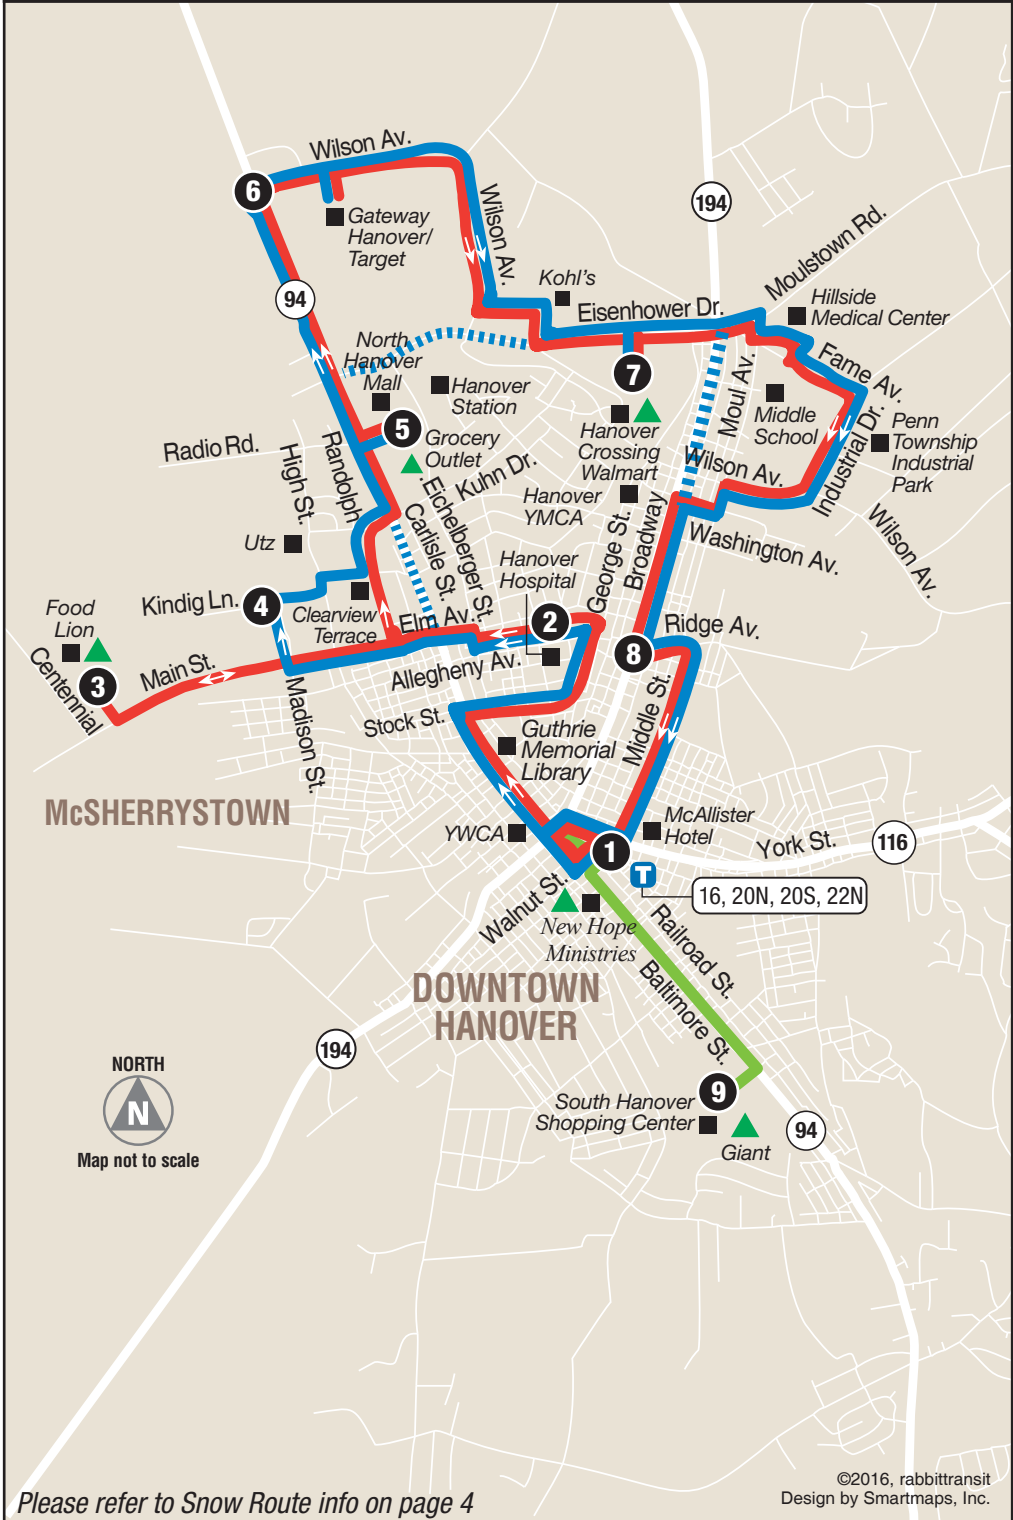

20N / 22N / 20S

Serving North & South Hanover and McSherrystown

- Bus Route 20N, Monday–Saturday Service
- Bus Route 20S, Monday–Saturday Service
- Bus Route 22N, Monday–Saturday Service
- 20N Last Trip, Monday-Friday Service

- 1 Timepoint
- Landmark
- T Transfer Point with Connecting Route(s)
- Food Access Location

Please refer to Snow Route info on page 4

©2016, rabbitransit
Design by Smartmaps, Inc.