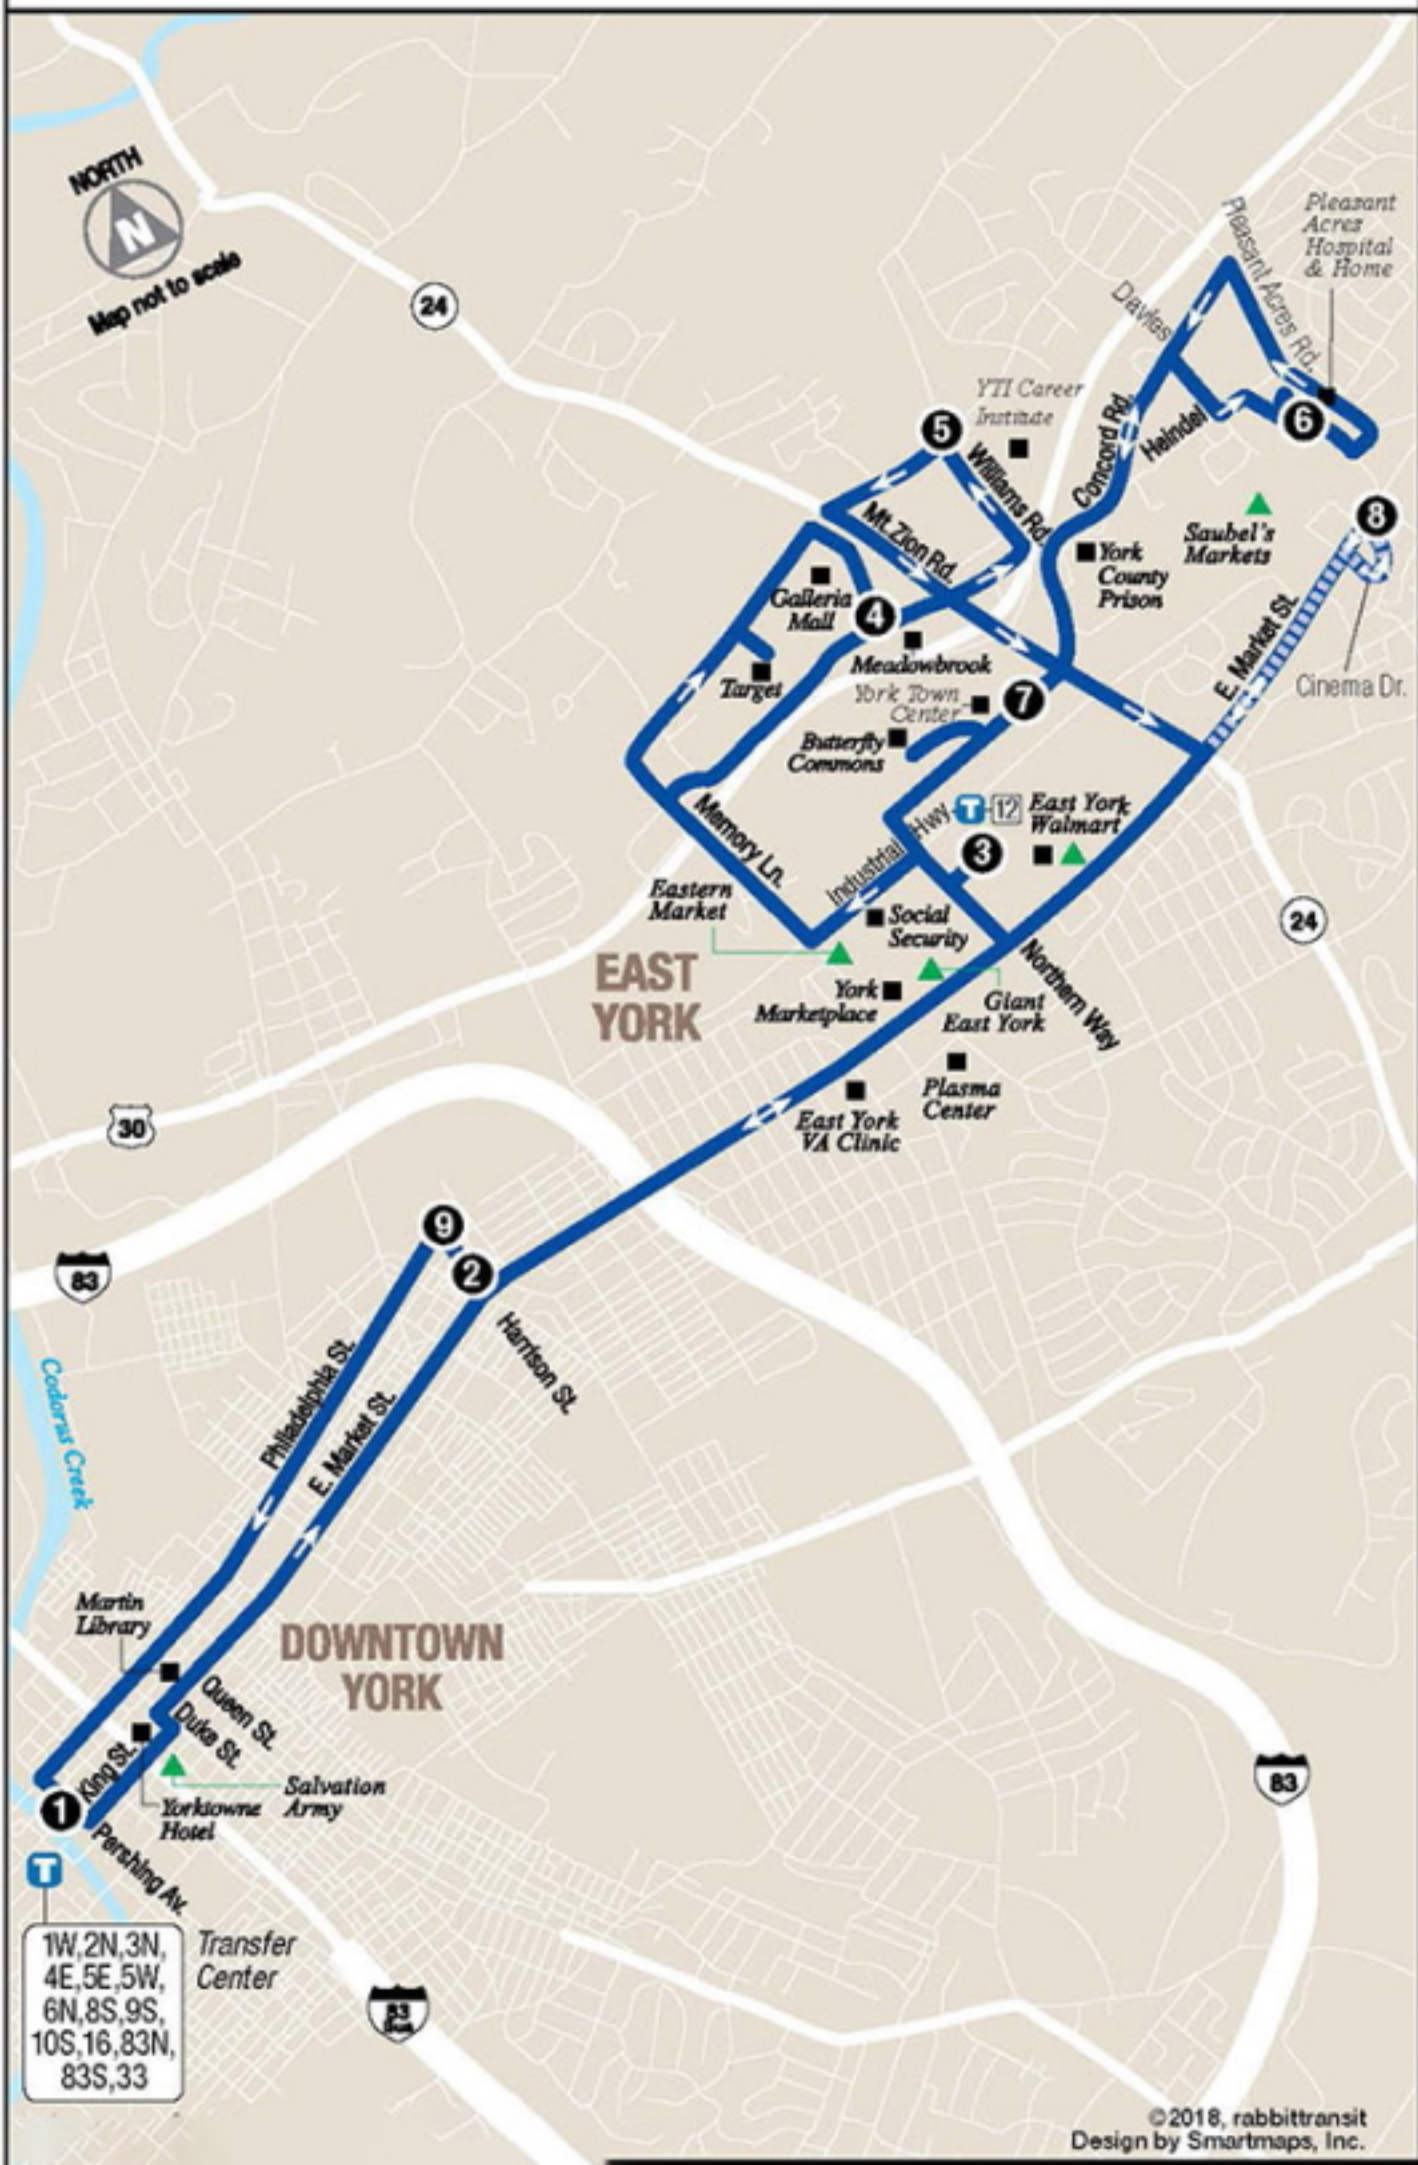

-  Bus Route, Pleasant Acres/York Town Center
-  Bus Route, Market at Cinema

-  Timepoint
-  Landmark
-  Food Access Location

-  Transfer Point with Connecting Route(s)
-  #, #

1W, 2N, 3N, 4E, 5E, 5W, 6N, 8S, 9S, 10S, 16, 83N, 83S, 33