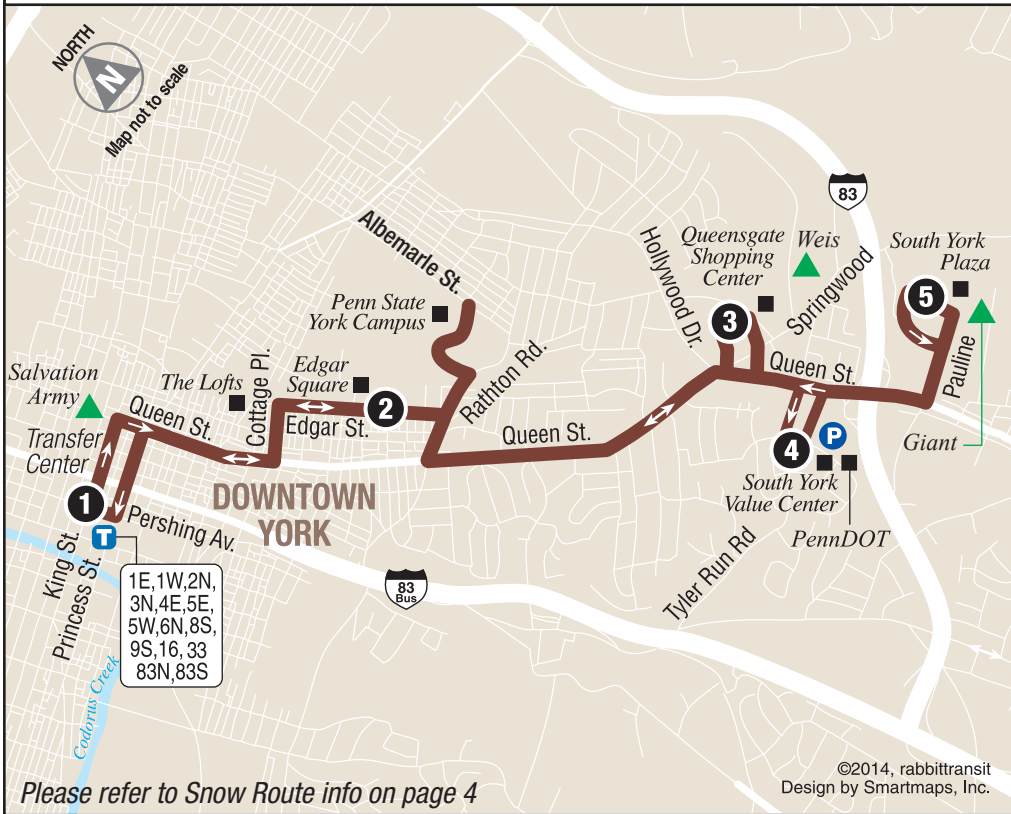

## Serving Downtown York, Penn State York, Queensgate Shopping Center, South York Plaza

Bus Route, Saturday–Sunday Service

Timepoint

Transfer Point with Connecting Route(s) (#,#)

Landmark

Food Access Location

### ROUTE 10S: SATURDAY - SUNDAY • SOUTH YORK PLAZA

	<b>1</b>	<b>2</b>	<b>3</b>	<b>4</b>	<b>5</b>	<b>3</b>	<b>2</b>	<b>1</b>
	DEPARTS Transfer Center	DEPARTS Edgar Square	DEPARTS Queensgate Shopping Ctr	DEPARTS South York Value Ctr	DEPARTS South York Plaza	DEPARTS Queensgate Shopping Ctr	DEPARTS Edgar Square	ARRIVES Transfer Center
<b>A.M.</b>	7:30	7:39	7:51	7:54	8:00	8:06	8:16	8:30
	8:30	8:39	8:51	8:54	9:00	9:06	9:16	9:30
	9:30	9:39	9:51	9:54	10:00	10:06	10:16	10:30
	10:30	10:39	10:51	10:54	11:00	11:06	11:16	11:30
	11:30	11:39	11:51	11:54	<b>12:00</b>	<b>12:06</b>	<b>12:16</b>	<b>12:30</b>
<b>P.M.</b>	<b>12:30</b>	<b>12:39</b>	<b>12:51</b>	<b>12:54</b>	<b>1:00</b>	<b>1:06</b>	<b>1:16</b>	<b>1:30</b>
	1:30	1:39	1:51	1:54	2:00	2:06	2:16	2:30
	2:30	2:39	2:51	2:54	3:00	3:06	3:16	3:30
	3:30	3:39	3:51	3:54	4:00	4:06	4:16	4:30
	4:30	4:39	4:51	4:54	5:00	5:06	5:16	5:30
	5:30	5:39	5:51	5:54	6:00	6:06	6:16	6:30
	6:30	6:39	6:51	6:54	7:00	7:06	7:16	7:30
	7:30	7:39	7:51	7:54	8:00	8:06	8:16	8:30
	8:30	8:39	8:51	8:54	9:00	9:06	9:16	9:30
	9:30	9:39	—	—	—	—	—	—

Shaded times operate on Sunday.