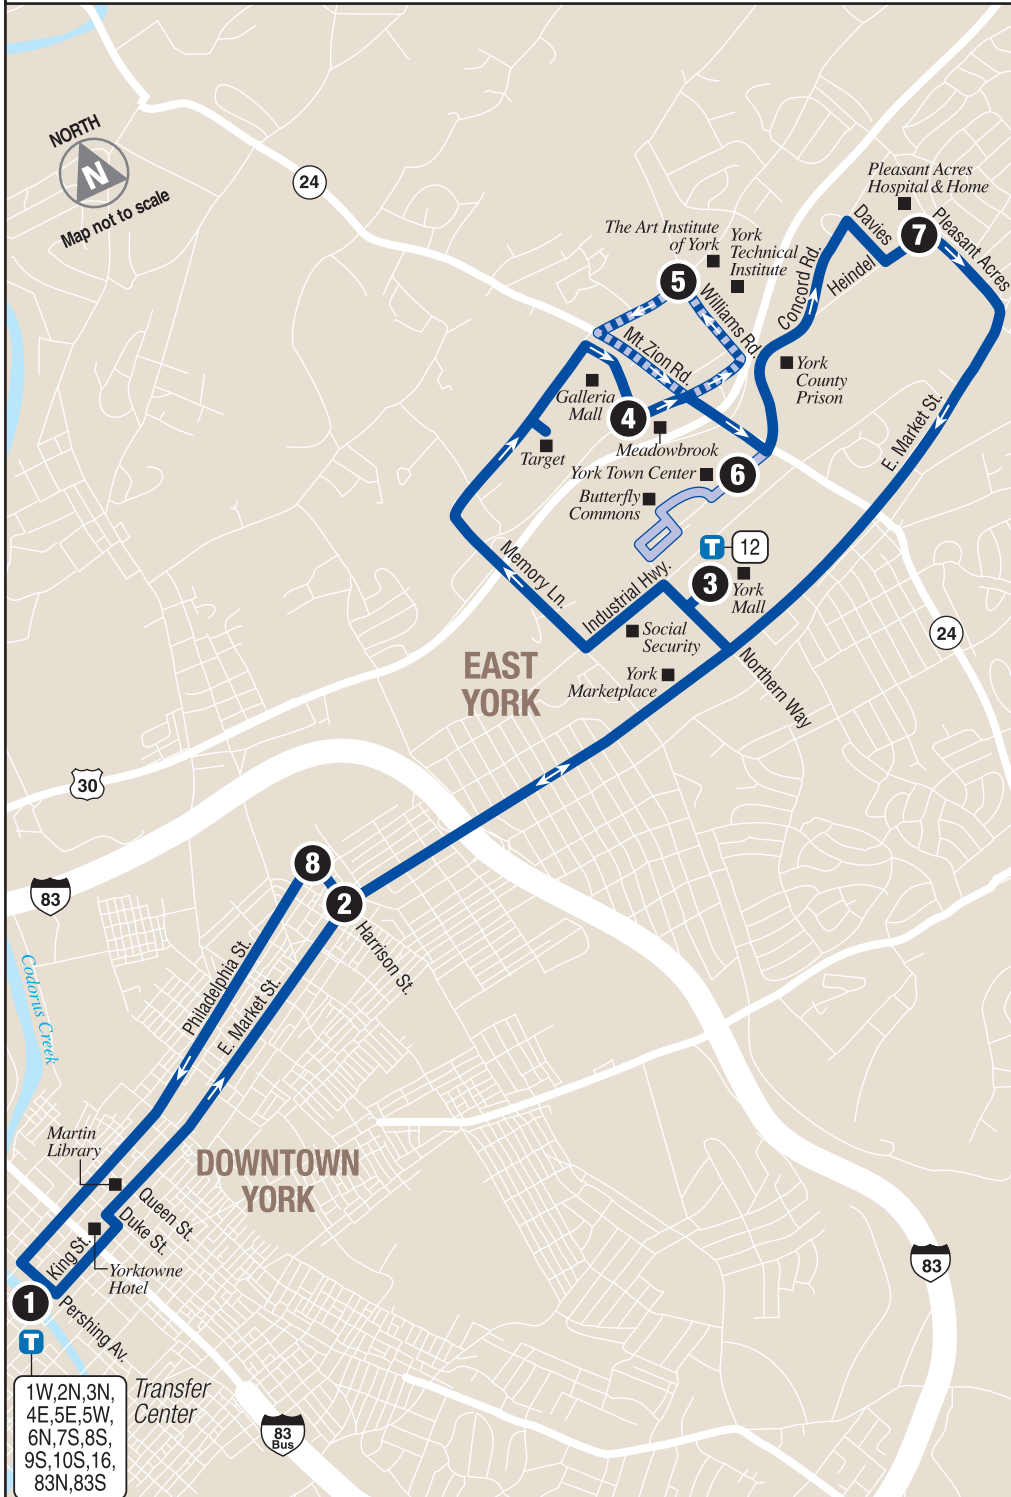

## Serving Downtown York, York Mall, Galleria Mall, Art Institute of York, York Technical Institute, Pleasant Acres

-  Bus Route, Monday–Sunday Service
-  Bus Route, York Town Center/Butterfly Commons Loop
-  Bus Route, YTI/Art Institute Loop

-  Timepoint
-  Landmark
-  Transfer Point with Connecting Route(s)
-  #, #

1W, 2N, 3N, 4E, 5E, 6N, 7S, 8S, 9S, 10S, 16, 83N, 83S

Transfer Center

Please refer to Snow Route info on page 70