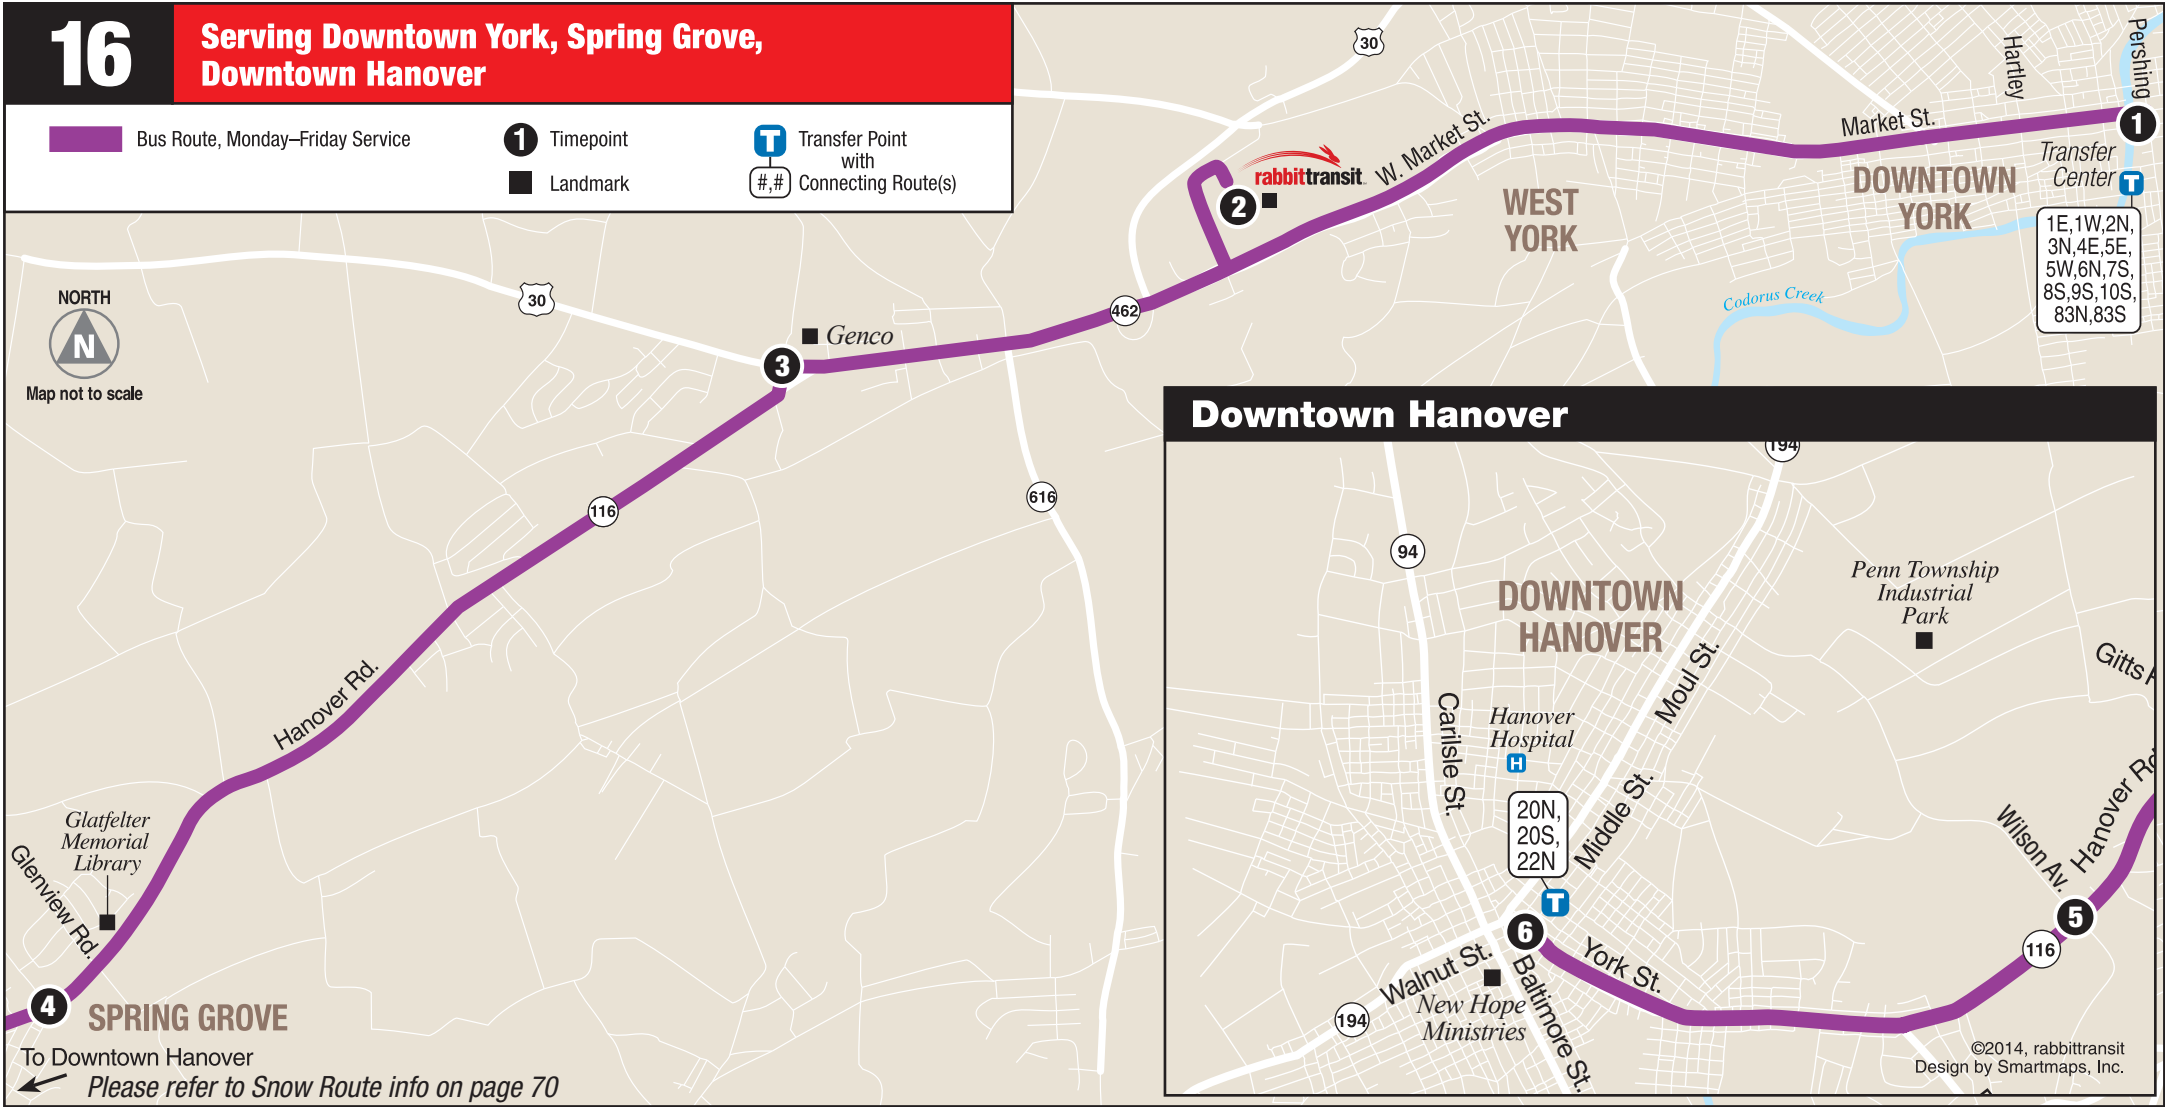

16

Serving Downtown York, Spring Grove, Downtown Hanover

Bus Route, Monday–Friday Service

1 Timepoint

Landmark

T Transfer Point with Connecting Route(s) #,#

NORTH

Map not to scale

1E, 1W, 2N, 3N, 4E, 5E, 5W, 6N, 7S, 8S, 9S, 10S, 83N, 83S

4 **SPRING GROVE**

To Downtown Hanover
Please refer to Snow Route info on page 70