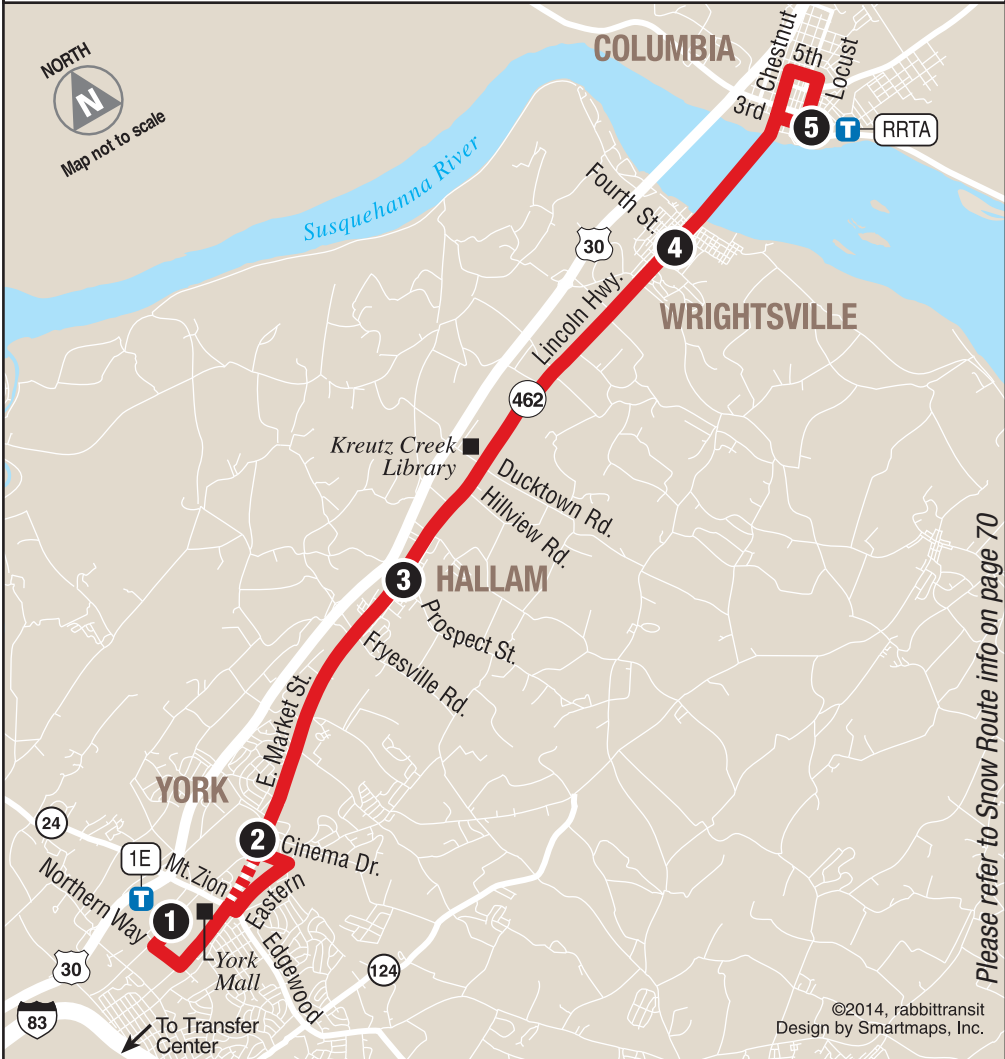


 Bus Route, Monday–Friday Service

 Last Trip

 1 Timepoint

 Landmark

 T Transfer Point  
with  
Connecting Route(s)  
 #,#

Please refer to Snow Route info on page 70