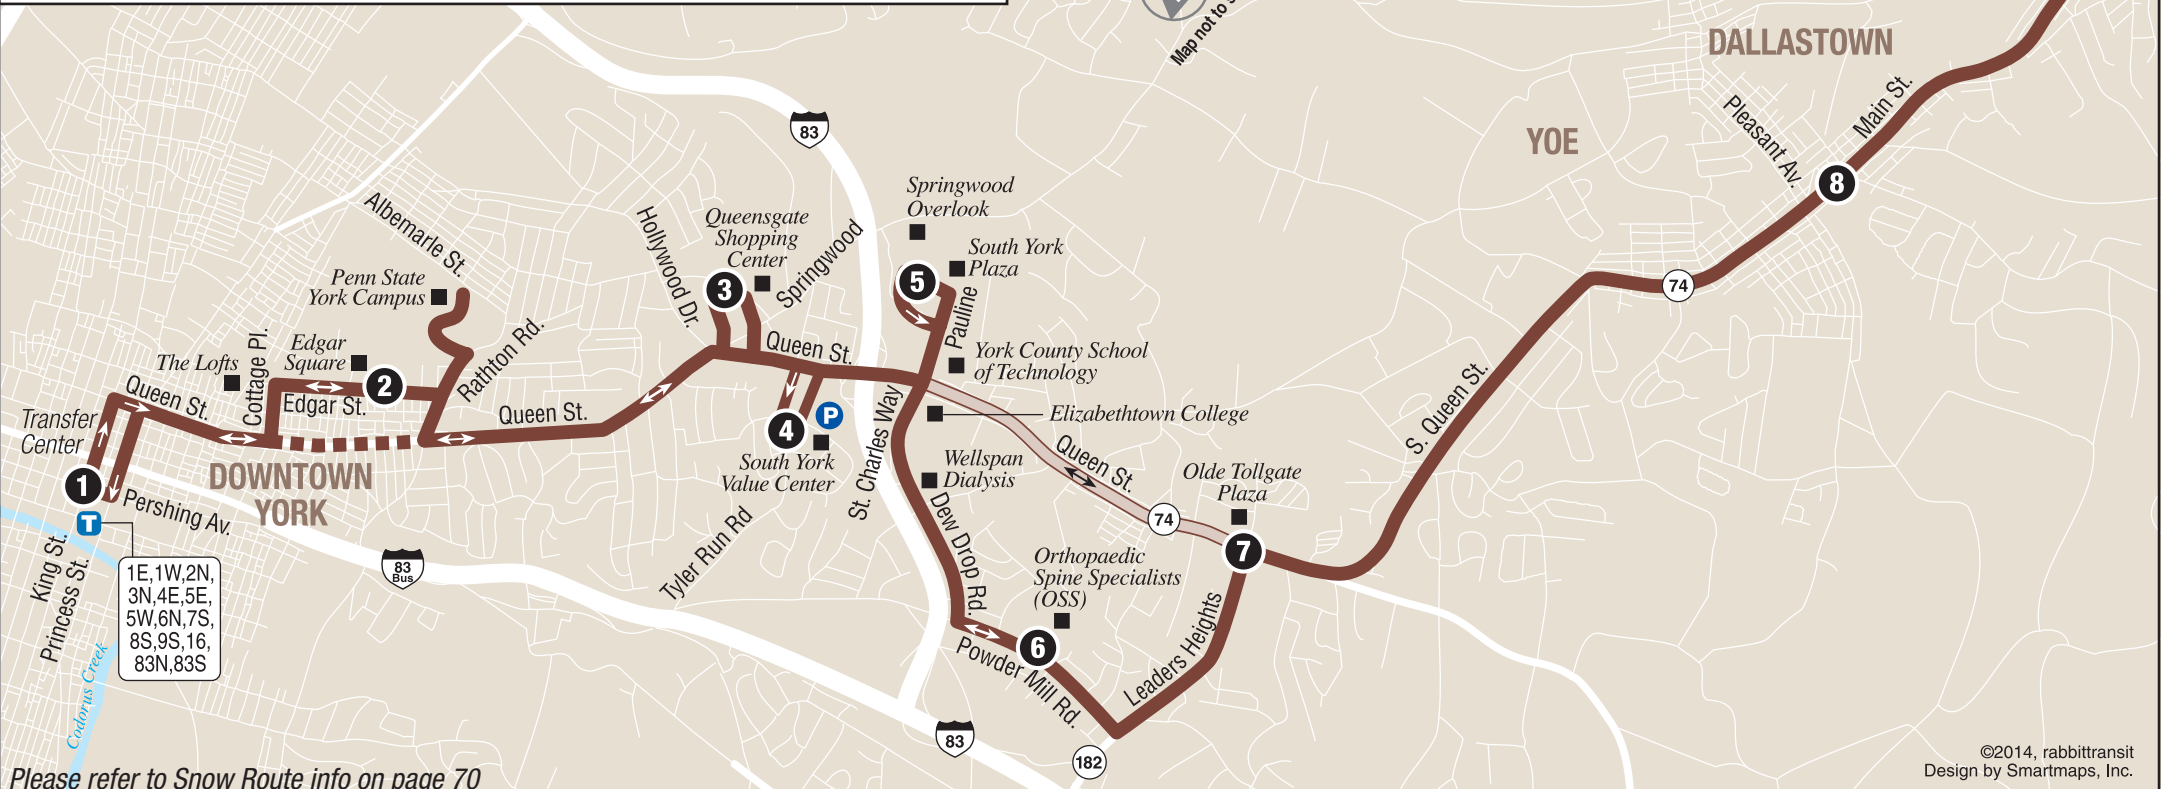

10S

Serving Downtown York, Penn State York, Queensgate Shopping Center, Dallastown, Red Lion

 Bus Route, Monday–Friday Service

 Select weekday trips, see gray lined timetable

 First AM Trip

 1 Timepoint

 Landmark

 83S Park and Ride

 T Transfer Point with
#,# Connecting Route(s)

1E, 1W, 2N,
3N, 4E, 5E,
5W, 6N, 7S,
8S, 9S, 16,
83N, 83S

Please refer to Snow Route info on page 70