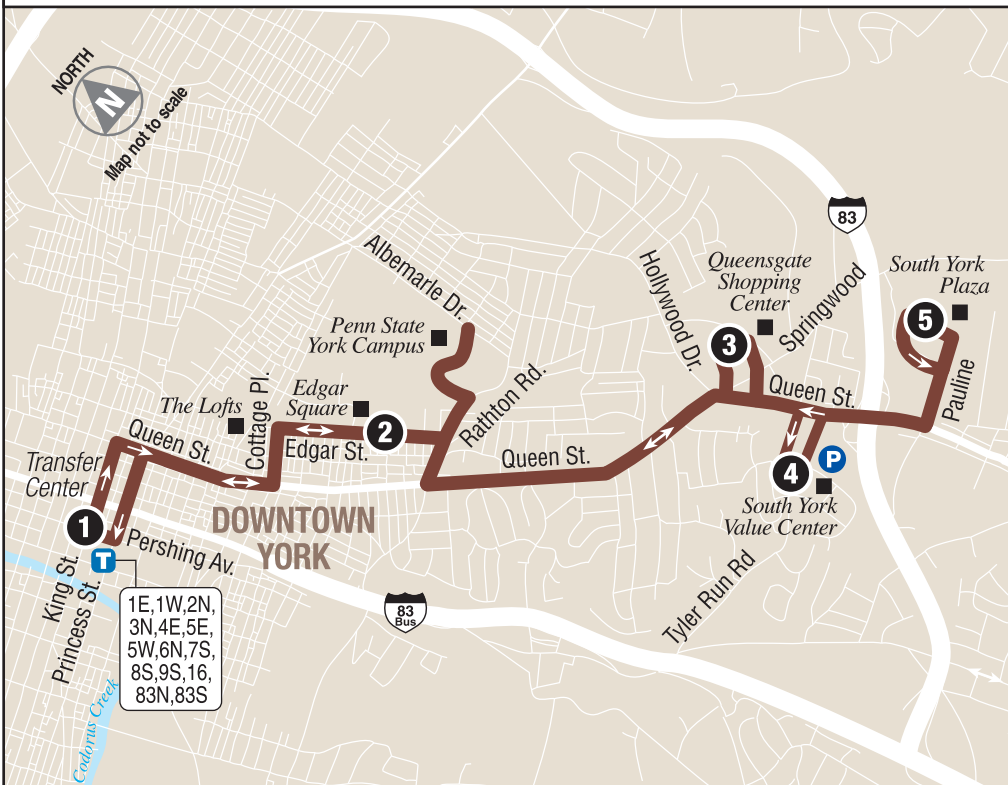

10S

Serving Downtown York, Penn State York, Queensgate Shopping Center, South York Plaza

 Bus Route, Saturday–Sunday Service

 Timepoint

 Landmark

 Transfer Point
with

 #,# Connecting Route(s)

Please refer to Snow Route info on page 70

©2014, rabbittransit
Design by Smartmaps, Inc.